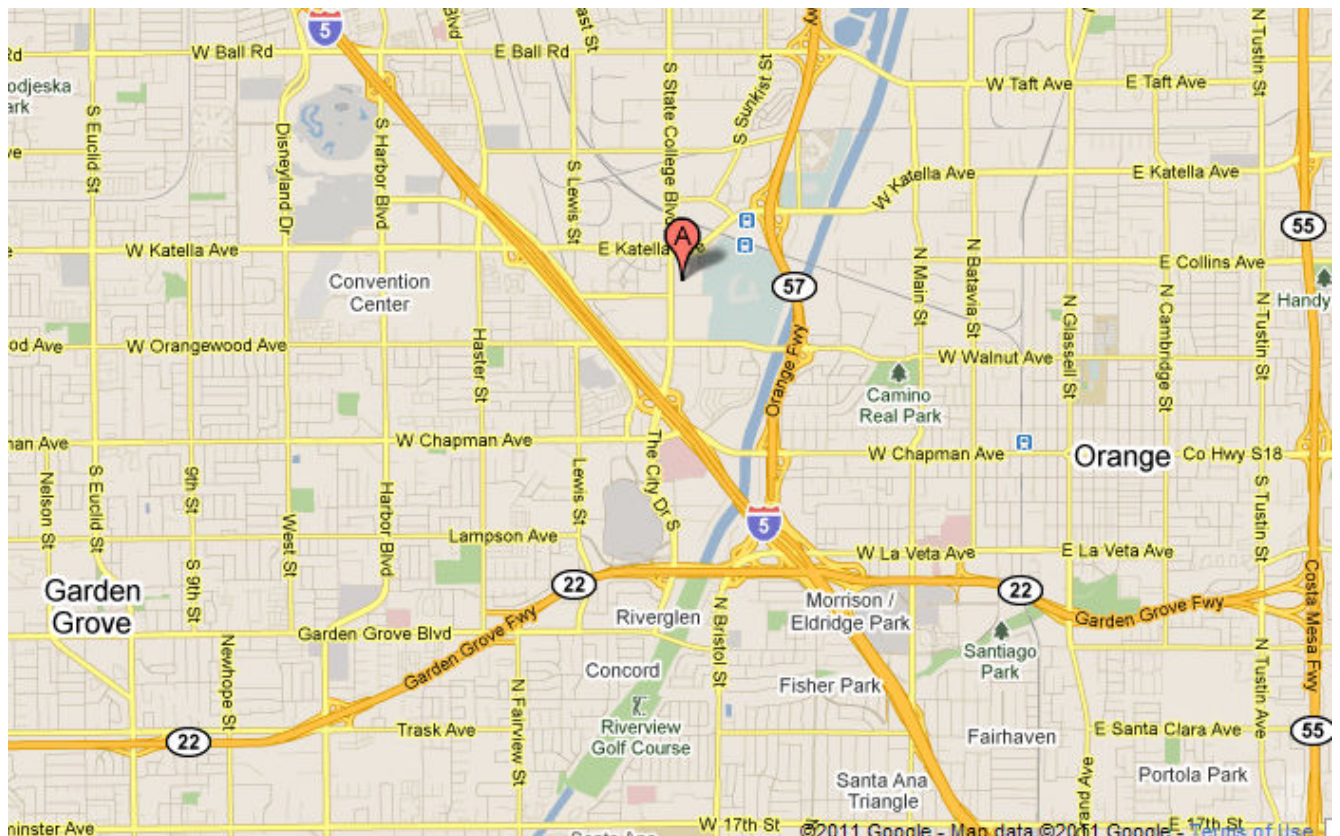

DIACAP RESOURCE CENTER

DIACAP TRAINING SITE – ANAHEIM

New Horizons Computer Learning Center
1900 S. State College Blvd.
Suite 100
Anaheim CA 92806
714-221-3100

Class begins at 0900 each day and ends at approximately 1600.

Note: Thursday class normally ends by 1500.

Doors open at 0800. Photo ID required to obtain Visitor Badge.

Suggested dress code: Business Casual

Nearest Airport: Orange County (SNA) – approximately 12 miles

Driving Directions:

From Orange County (John Wayne) Airport:

- Head southwest on JWA Roadway (0.3 mi)
- Slight left toward N Airport Way (0.1 mi)
- Slight right onto N Airport Way (0.2 mi)
- Turn left onto MacArthur Blvd (0.5 mi)
- Turn right to merge onto I-405 N toward Long Beach (0.6 mi)
- Take exit 9A to merge onto CA-55 N (4.3 mi)
- Take exit 10B to merge onto I-5 N toward Santa Ana (5.0 mi)
- Take exit 107C for State College Blvd toward The City Dr (0.4 mi)
- Turn right onto N State College Blvd (0.6 mi)
- Destination will be on the right

Staybridge Suites

1855 S. Manchester Ave.
Anaheim, CA 92802
714-748-7700

Doubletree Hotel Anaheim Orange County

100 The City Dr.
Orange, CA 92868
714-634-4500