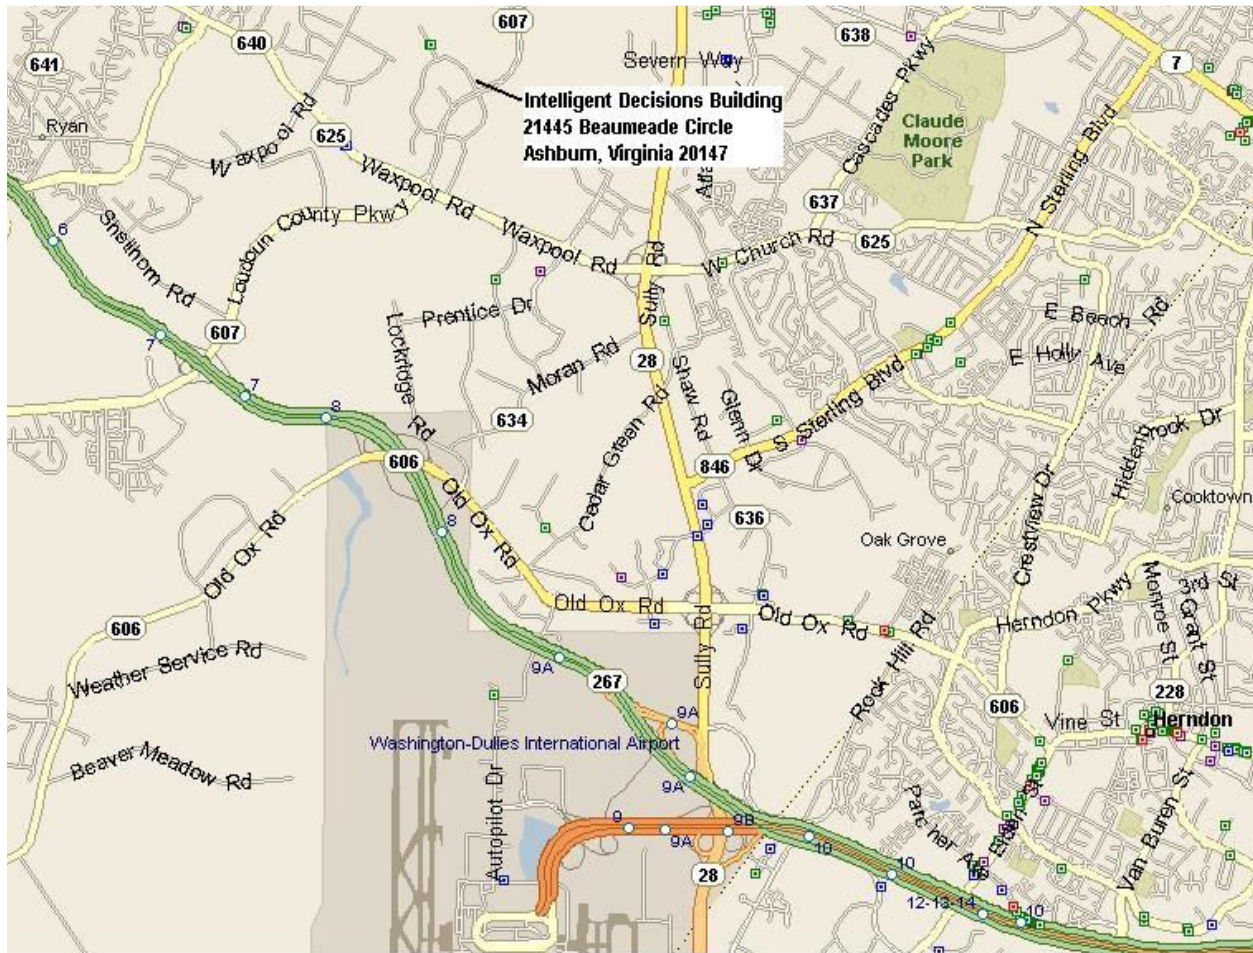

DIACAP Training Site

National Capital Region

Intelligent Decisions Building – 21445 Beaumeade Circle – Ashburn, VA 20147
703-554-1600

Class begins at 0900 each day and ends at approximately 1600.

Note: Thursday class normally ends by 1500.

Driving Directions:

From Dulles Airport:

- Take VA-28N toward VA-7/Sterling
- Take the left exit onto VA-625 W (Waxpool Road)
- Travel 1.2 miles and turn right at the third light onto Loudoun County Parkway
- Travel .5 mile and turn left onto the second Beaumeade Circle, and immediately turn right into Intelligent Decisions parking lot
- Intelligent Decisions is the white building on the corner of Loudoun County Parkway and Beaumeade Circle

NOTE: Please use these driving directions.
GPS units and Internet map services sometimes do not properly pinpoint the address of the training site!

From Washington, DC:

- Go West on I-66
- Merge onto VA-267 W via EXIT 67 toward I-495 N/Dulles Airport
- Merge onto Sully Rd./VA-28 N via EXIT 9B toward VA-7/Sterling
- Take left exit onto VA-625 W Waxpool Road
- Travel 1.2 miles and turn right at the third light onto Loudoun County Parkway
- Travel .5 mile and turn left onto the second Beaumeade Circle, and immediately turn right into Intelligent Decisions parking lot
- Intelligent Decisions is the white building on the corner of Loudoun County Parkway and Beaumeade Circle

From DC Beltway (I-495):

- Take the VA-267 Toll W exit 45A to Dulles Airport - go 0.4 mi
- Merge into VA-267 W - go 12 mi
- Take the VA-28 N exit 9B to Sterling - go 0.6 mi
- Continue on Sully Rd - go 2.4mi
- Take the left exit onto VA-625 W - go 1.2 mi
- Turn right at Loudoun County Parkway
- Travel .5 mile and turn left onto the second Beaumeade Circle, and immediately turn right into Intelligent Decisions parking lot
- Intelligent Decisions is the white building on the corner of Loudoun County Parkway and Beaumeade Circle