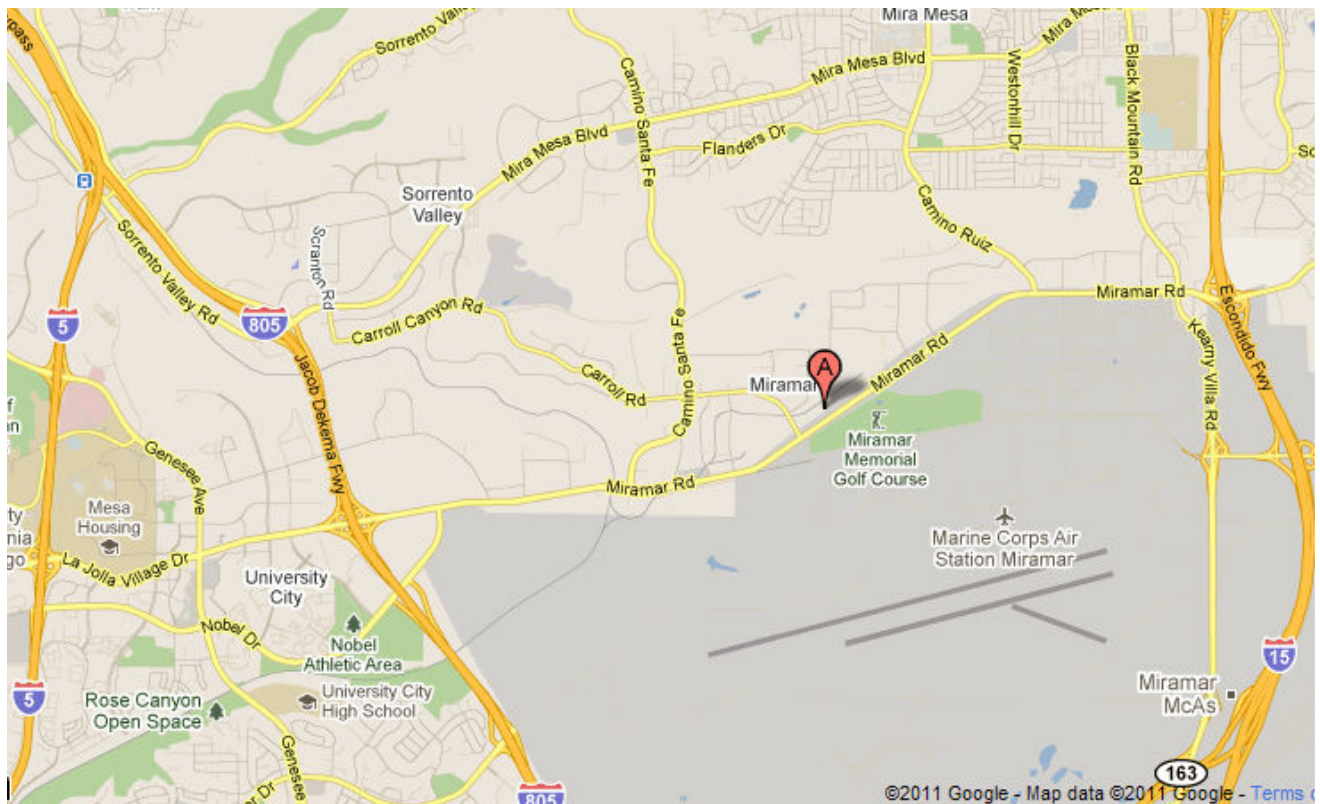

DIACAP RESOURCE CENTER

DIACAP TRAINING SITE – SAN DIEGO

New Horizons Computer Learning Center
7480 Miramar Rd.
Bldg. B, Suite 202
San Diego CA 92126
858-880-2200

Class begins at 0900 each day and ends at approximately 1600.

Note: Thursday class normally ends by 1500.

Doors open at 0800. Photo ID required to obtain Visitor Badge.

Suggested dress code: Business Casual

Nearest Airport: San Diego (SAN) – approximately 18 miles

Driving Directions:

From San Diego Airport:

- Head **west** on **Airport Terminal Rd** (387 ft)
- Slight left to stay on **Airport Terminal Rd** (0.3 mi)
- Keep right at the fork (443 ft)
- Turn left onto **N Harbor Dr** (1.4 mi)
- Turn left onto **W Grape St** (0.4 mi)
- Take the **Interstate 5 S** ramp (0.2 mi)
- Merge onto **I-5 S** (0.4 mi)
- Take exit **16** to merge onto **CA-163 N** toward **Escondido** (11.0 mi)
- Merge onto **I-15 N** (1.8 mi)
- Take exit **14** for **Pomerado Rd/Miramar Rd** (0.4 mi)
- Turn left onto **Miramar Rd** (2.5 mi)
- **Destination will be on the right**

Nearby Hotels:

Embassy Suites San Diego La Jolla

4550 La Jolla Village Dr.
San Diego, CA 92122
858-453-0400

San Diego Marriott La Jolla

4240 La Jolla Village Dr.
La Jolla, CA 92037
858-587-1414

Best Western San Diego Miramar