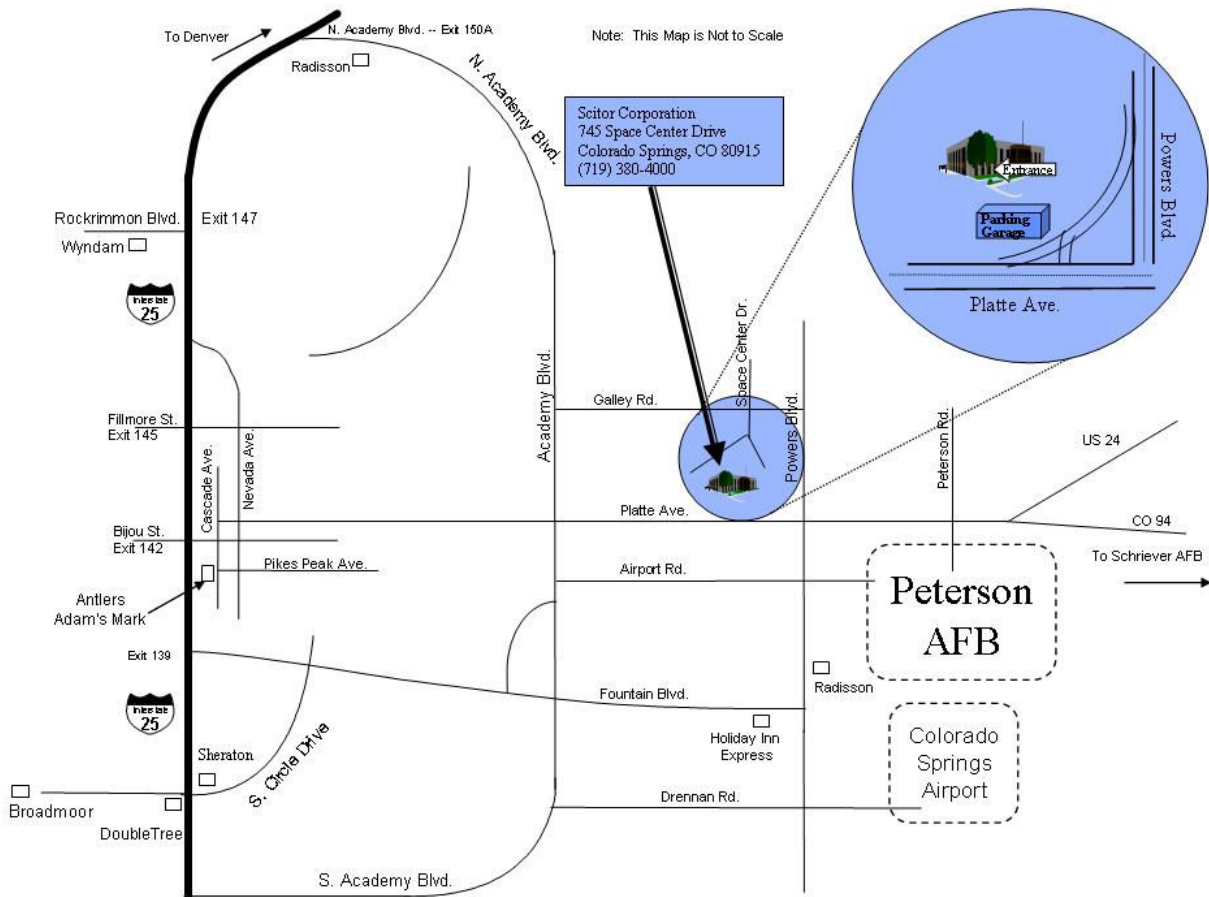

DIACAP TRAINING SITE – COLORADO SPRINGS

Scitor Corporation
745 Space Center Drive
Colorado Springs, CO 80915
719-380-4000

Class begins at 0900 each day and ends at approximately 1600.
Note: Thursday class normally ends by 1500.
Doors open at 0800. Photo ID required to obtain Visitor Badge.
Suggested dress code: Business Casual

Nearest Airports: Colorado Springs Municipal (COS) – approximately 7 miles
Denver International (DEN) – approximately 90 miles (1½ hrs)

Driving Directions:

From Colorado Springs Airport:

- Head west toward Milton E Proby Pkwy (0.3 mi)
- Continue straight onto Milton E Proby Pkwy (0.3 mi)
- Keep right at the fork (1.3 mi)
- Turn right onto S Powers Blvd (4.1 mi)
- Take the US-24 E/Platte Ave ramp to Limon (0.3 mi)
- Turn left onto E Platte Ave (0.5 mi)
- Take the 1st right onto Space Center Dr (0.2 mi)
- Destination will be on the right

From Denver International Airport:

- Head south (0.5 mi)
- Take the ramp onto Peña Blvd (11.5 mi)
- Take exit 282 to merge onto I-225 S toward Colorado Springs/Aurora (12.7 mi)
- Take exit 1A on the left to merge onto I-25 S toward Colo Springs (48.8 mi)
- Take exit 151 toward Briargate Pkwy (0.7 mi)
- Merge onto Briargate Pkwy (3.3 mi)
- Turn right onto CO-21 S/N Powers Blvd (9.1 mi)
- Exit onto E Platte Ave (0.5 mi)
- Turn right onto Space Center Dr (0.2 mi)
- Destination will be on the right