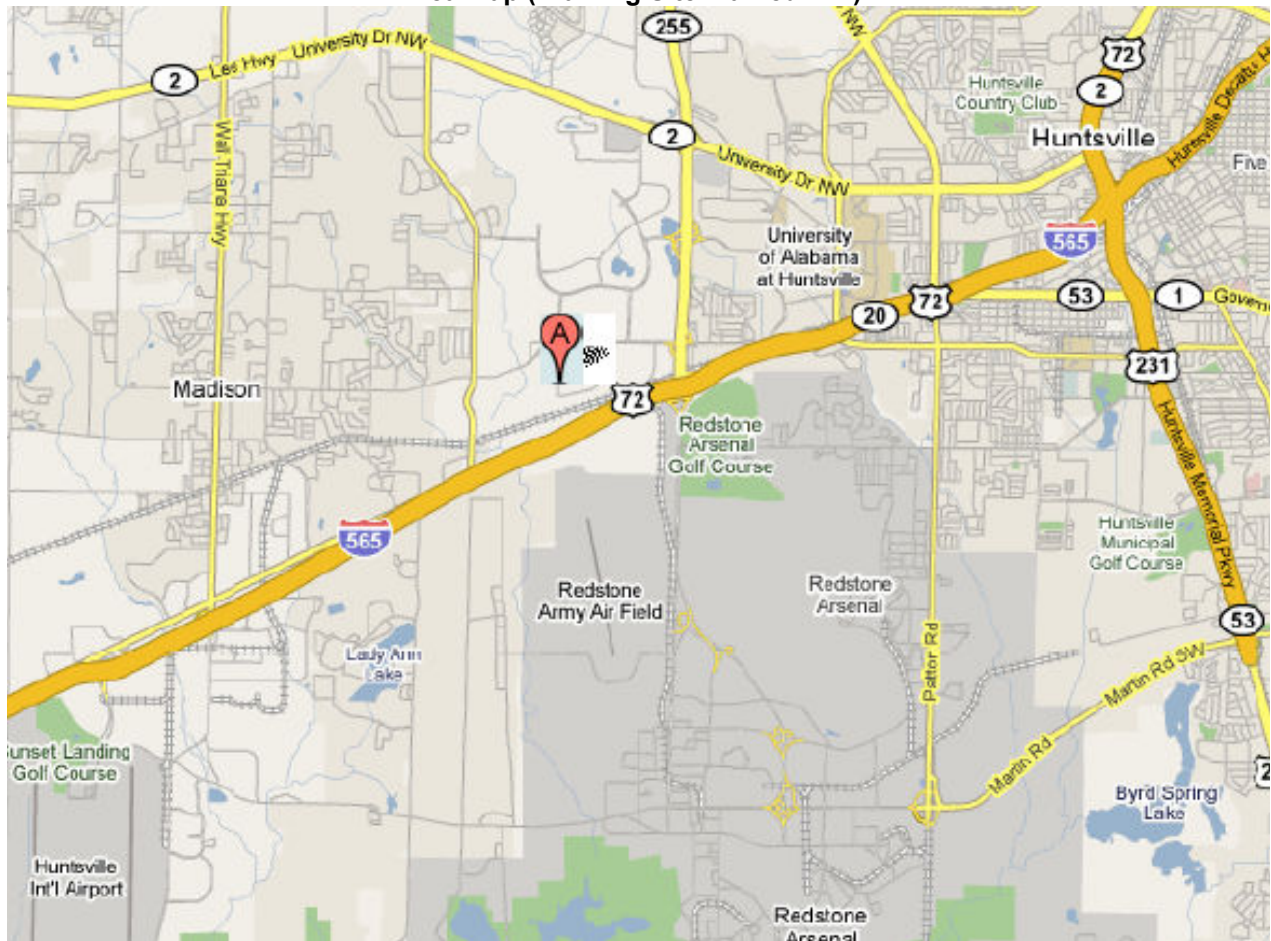

DIACAP RESOURCE CENTER

DIACAP TRAINING SITE – HUNTSVILLE

COBHAM
(formerly Sparta)
401 Diamond Dr.
Huntsville, AL 35806
256-837-5200

Class begins at 0900 each day and ends at approximately 1600
Note: Thursday class normally ends by 1500

Doors open at 0800. Photo ID required to obtain Visitor Badge

Suggested dress code: Business Casual

Nearest Airport: Huntsville International (HSV) – approximately 8 miles

Area Map (Training Site marked "A")

Driving Directions:

From Huntsville International Airport:

- | | |
|--|--------|
| 1. Take the ramp onto I-565 E | 5.8 mi |
| 2. Take exit 14 to merge onto AL-255/Research Park Blvd/Rideout Rd | 1.5 mi |
| 3. Take the Madison Pike exit | 0.2 mi |
| 4. Turn right at Old Madison Pike | 1.2 mi |
| 5. Turn left at Diamond Dr. NW
401 Diamond Dr. will be on the right | 0.4 mi |

Detail Map of Training Site Area

Nearby Hotels:

The Westin Huntsville

6800 Governors West, NW
Huntsville, AL 35806
256-428-2000

Marriott Huntsville

5 Tranquility Base
Huntsville, AL 35805
256-830-2222

La Quinta Inn Research Park