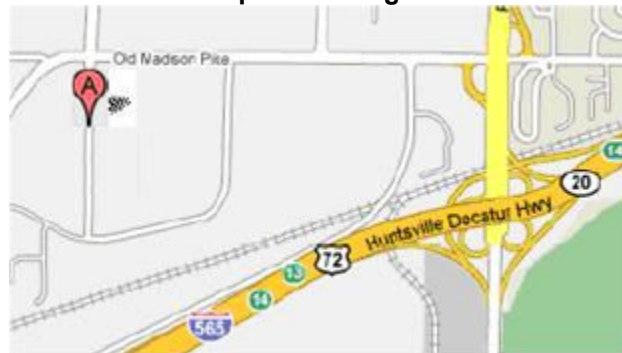

DIACAP RESOURCE CENTER

DIACAP TRAINING SITE – HUNTSVILLE

COBHAM
(formerly Sparta)
401 Diamond Dr.
Huntsville, AL 35806
256-837-5200

Class begins at 0900 each day and ends at approximately 1600
Note: Thursday class normally ends by 1500

Doors open at 0800. Photo ID required to obtain Visitor Badge

Suggested dress code: Business Casual

Nearest Airport: Huntsville International (HSV) – approximately 8 miles

Area Map (Training Site marked "A")

Driving Directions:

From Huntsville International Airport:

- | | |
|--|--------|
| 1. Take the ramp onto I-565 E | 5.8 mi |
| 2. Take exit 14 to merge onto AL-255/Research Park Blvd/Rideout Rd | 1.5 mi |
| 3. Take the Madison Pike exit | 0.2 mi |
| 4. Turn right at Old Madison Pike | 1.2 mi |
| 5. Turn left at Diamond Dr. NW
401 Diamond Dr. will be on the right | 0.4 mi |

Detail Map of Training Site Area

Nearby Hotels:

The Westin Huntsville

6800 Governors West, NW
Huntsville, AL 35806
256-428-2000

Marriott Huntsville

5 Tranquility Base
Huntsville, AL 35805
256-830-2222

La Quinta Inn Research Park