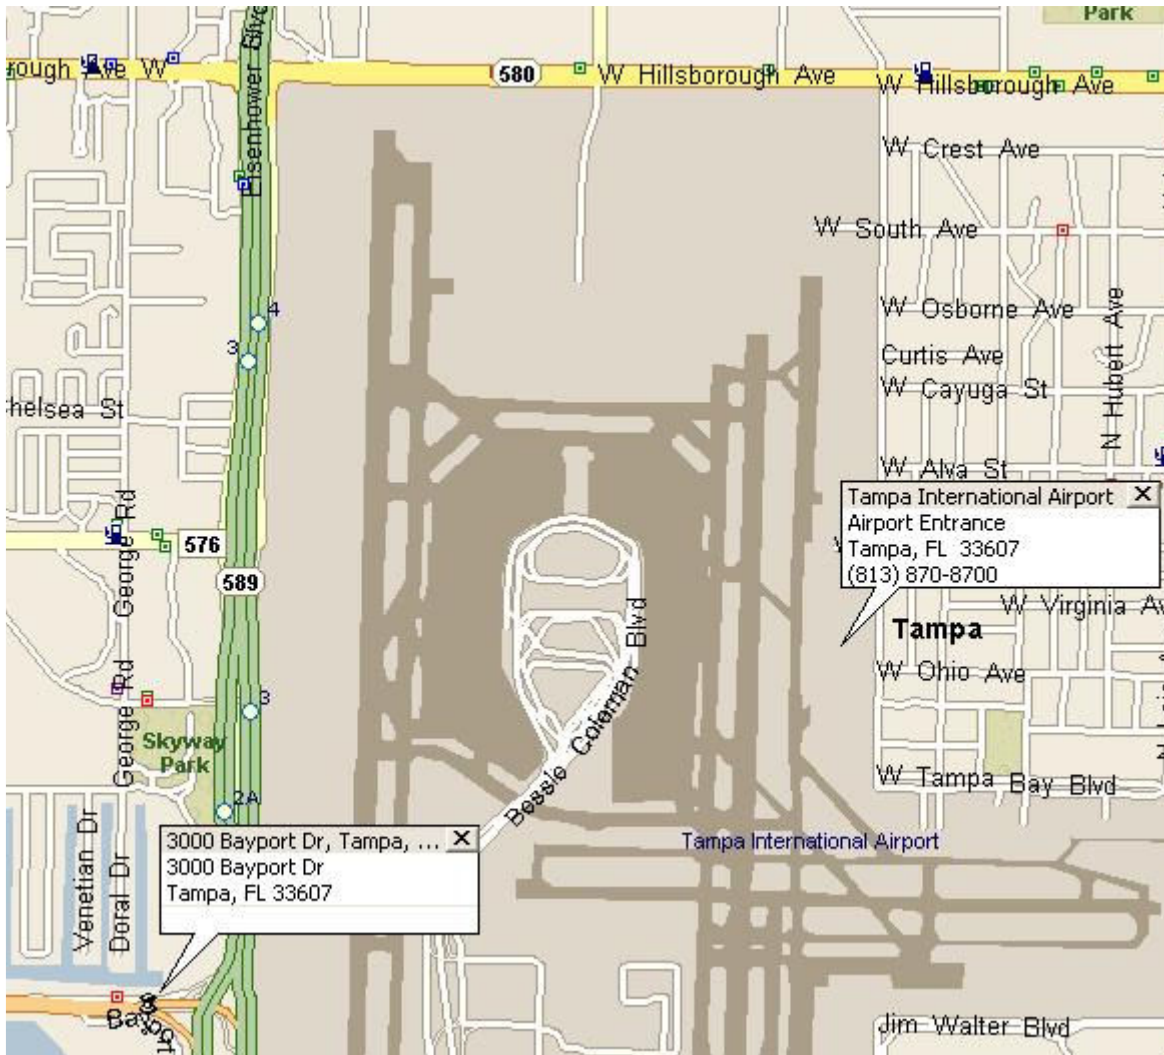

## DIACAP TRAINING SITE – TAMPA

FishNet Security  
3000 Bayport Drive, Suite 480  
Tampa, FL 33607  
813-288-9766

**Class begins at 0900 each day and ends at approximately 1600.**  
*Note: Thursday class normally ends by 1500.*  
**Doors open at 0800. Photo ID required to obtain Visitor Badge.**  
*Suggested dress code: Business Casual*

**Nearest Airport: Tampa International (TPA) – approximately 5 miles**

## Driving Directions from Tampa International Airport:

Mile	Instruction	For	Toward
<b>0.0</b>	<b>Depart Tampa International Airport on Local road(s) (East)</b>	<b>0.1 mi</b>	
0.1	Turn LEFT (North) onto N West Shore Blvd	1.3 mi	
1.4	Road name changes to Local road(s)	21 yds	
1.4	Turn LEFT (West) onto SR-580 [W Hillsborough Ave]	1.4 mi	
2.8	Turn LEFT (South) onto Local road(s)	21 yds	
2.8	Road name changes to Eisenhower Blvd [SR-589]	98 yds	
2.8	Keep LEFT onto Ramp	0.4 mi	SR-589-Toll / I-275
3.2	*Toll road* Merge onto SR-589 [Eisenhower Blvd]	1.2 mi	
4.4	At exit 2A, turn RIGHT onto Ramp	0.3 mi	SR-60 / Clearwater
4.7	Take Ramp (LEFT) onto SR-60 [W Columbus Dr]	0.3 mi	SR-60 / Clearwater
5.1	Turn LEFT (South) onto Bayport Dr	0.2 mi	
<b>5.2</b>	<b>Arrive 3000 Bayport Dr, Tampa, FL 33607</b>		