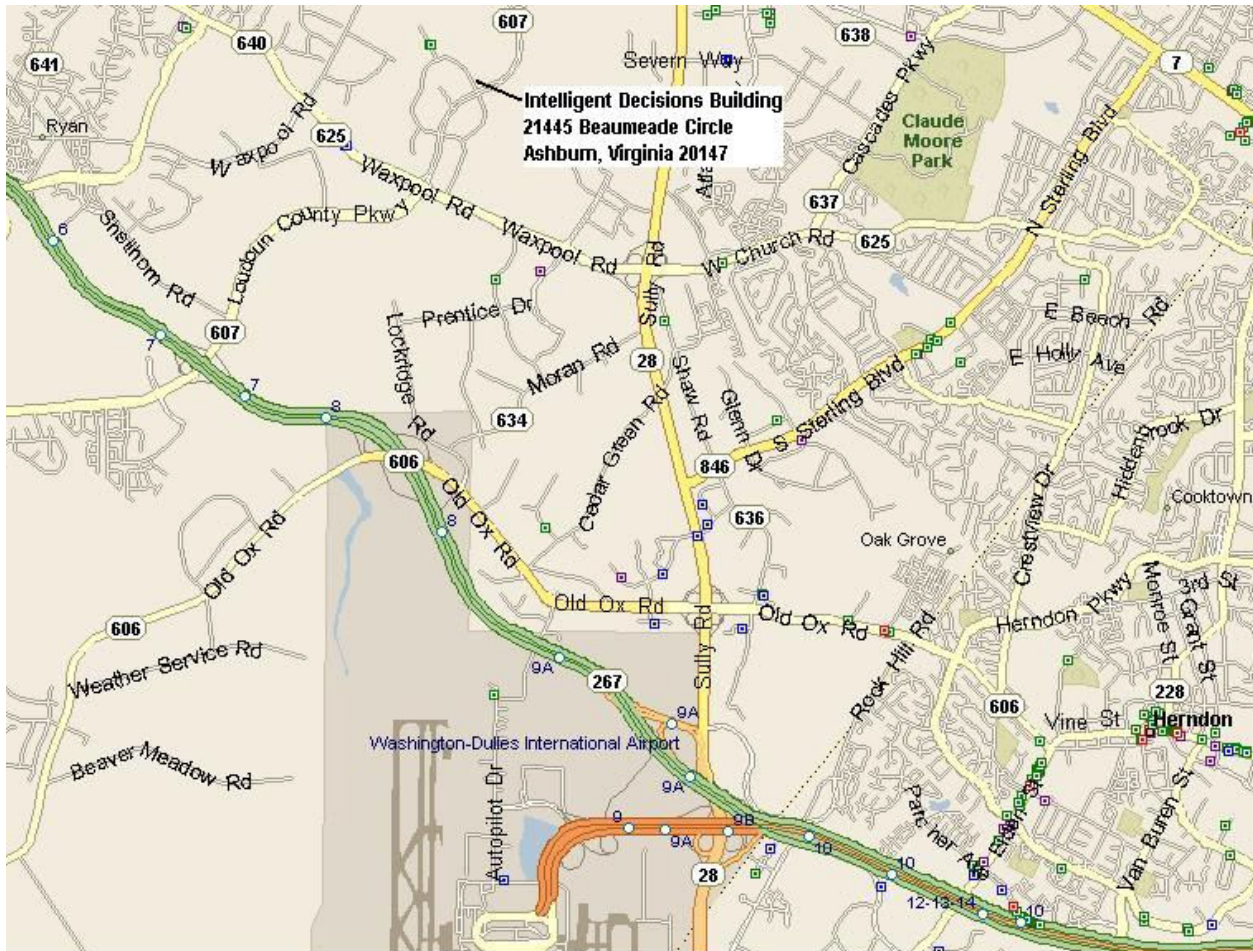

DIACAP Training Site

National Capital Region

Intelligent Decisions Building – 21445 Beaumeade Circle – Ashburn, VA 20147
703-554-1600

Class begins at 0900 each day and ends at approximately 1600.

Note: Thursday class normally ends by 1500.

Driving Directions:

From Dulles Airport:

NOTE: Please use these driving directions.
GPS units and Internet map services sometimes do not properly pinpoint the address of the training site!

- Take VA-28N toward VA-7/Sterling
- Take the left exit onto VA-625 W (Waxpool Road)
- Travel 1.2 miles and turn right at the third light onto Loudoun County Parkway
- Travel .5 mile and turn left onto the second Beaumeade Circle, and immediately turn right into Intelligent Decisions parking lot
- Intelligent Decisions is the white building on the corner of Loudoun County Parkway and Beaumeade Circle

From Washington, DC:

- Go West on I-66
- Merge onto VA-267 W via EXIT 67 toward I-495 N/Dulles Airport
- Merge onto Sully Rd./VA-28 N via EXIT 9B toward VA-7/Sterling
- Take left exit onto VA-625 W Waxpool Road
- Travel 1.2 miles and turn right at the third light onto Loudoun County Parkway
- Travel .5 mile and turn left onto the second Beaumeade Circle, and immediately turn right into Intelligent Decisions parking lot
- Intelligent Decisions is the white building on the corner of Loudoun County Parkway and Beaumeade Circle

From DC Beltway (I-495):

- Take the VA-267 Toll W exit 45A to Dulles Airport - go 0.4 mi
- Merge into VA-267 W - go 12 mi
- Take the VA-28 N exit 9B to Sterling - go 0.6 mi
- Continue on Sully Rd - go 2.4mi
- Take the left exit onto VA-625 W - go 1.2 mi
- Turn right at Loudoun County Parkway
- Travel .5 mile and turn left onto the second Beaumeade Circle, and immediately turn right into Intelligent Decisions parking lot
- Intelligent Decisions is the white building on the corner of Loudoun County Parkway and Beaumeade Circle