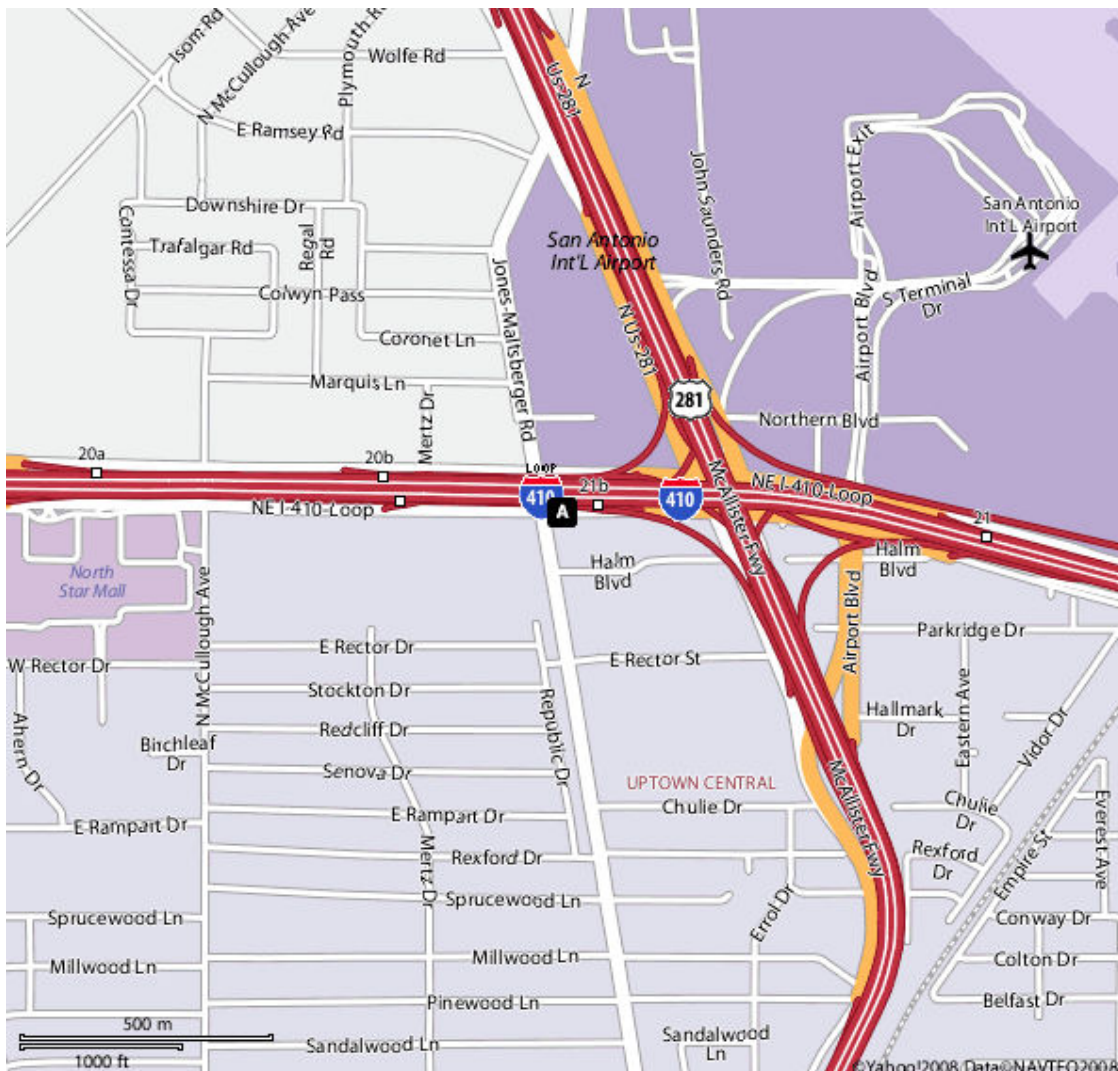

## DIACAP TRAINING SITE – SAN ANTONIO

**ManTech International Corporation  
One International Centre  
100 NE Loop 410, Suite 450  
San Antonio, TX 78216  
210-678-4444**

***Class begins at 0900 each day and ends at approximately 1600.***

*Note: Thursday class normally ends by 1500.*

***Doors open at 0800. Photo ID required to obtain Visitor Badge.***

*Suggested dress code: Business Casual*

**Nearest Airport: San Antonio International (SAT) – approximately 1.5 miles**

## Driving Directions from San Antonio International Airport:

- |  |        |
|--|--------|
| 1. Head <b>northeast</b> on <b>Airport Blvd</b> toward <b>N Terminal Dr</b>            | 0.5 mi |
| 2. Continue on <b>W Terminal Dr</b>  | 0.2 mi |
| 3. Continue on <b>Airport Blvd</b>   | 0.3 mi |
| 4. Turn <b>right</b> at <b>NE Loop 410</b>   | 0.4 mi |
| 5. Sharp <b>left</b> to stay on <b>NE Loop 410</b><br>Destination will be on the right | 0.1 mi |

### **Nearby Hotels:**